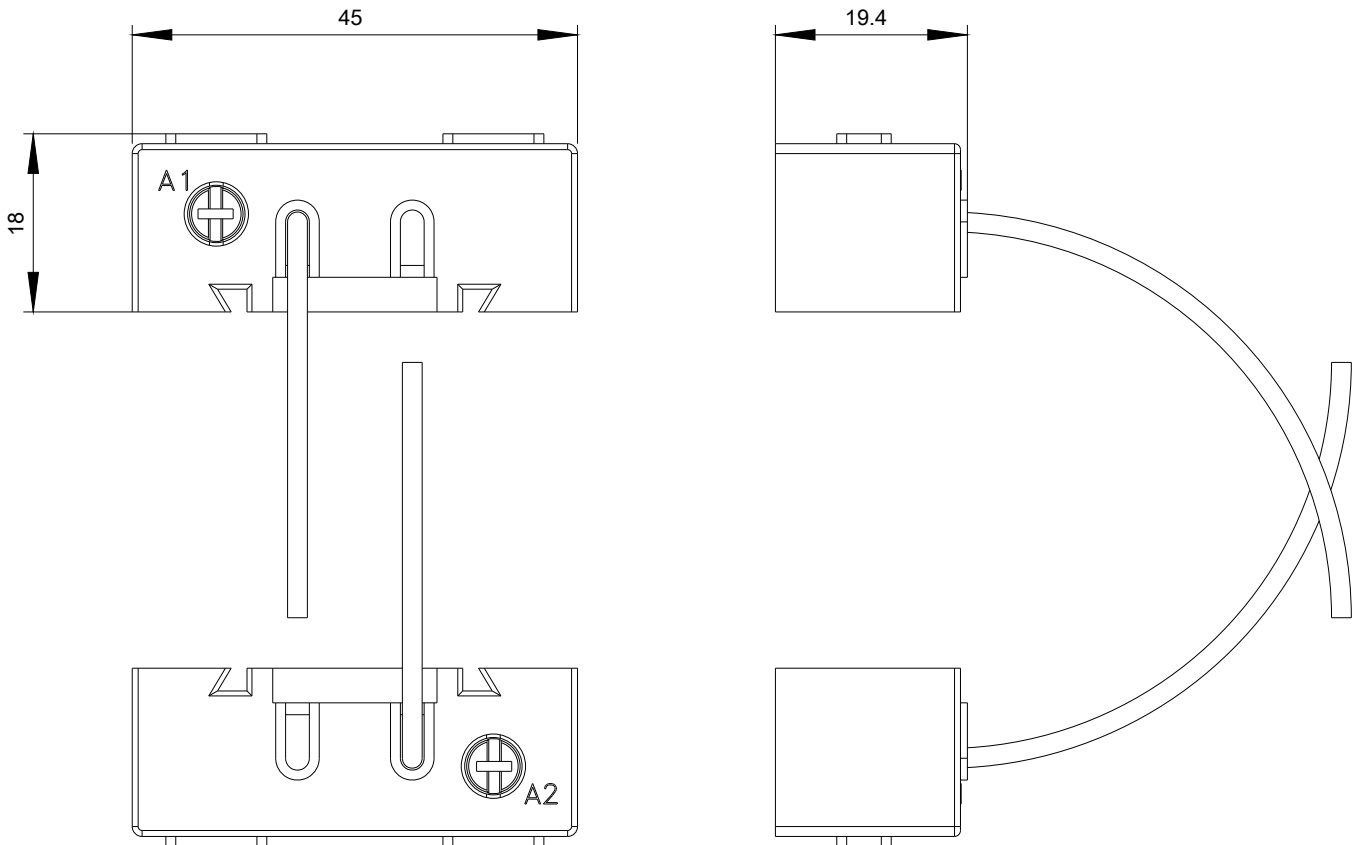

last modified:

05/14/2017